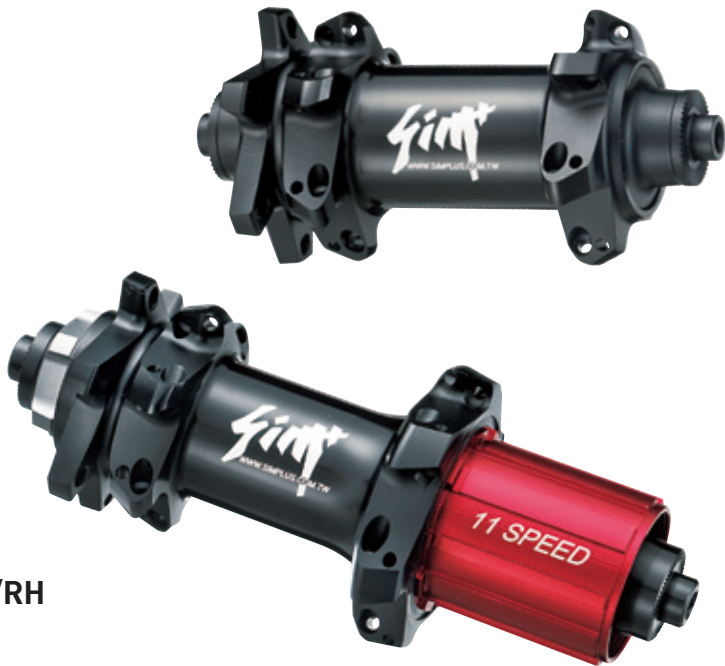

ROAD

S3X6 Series

S3X6E(2:1) FH/RH

weight: 82g+230g

front hub: 20

rear hub: 24

S3X6J FH/RH

weight: 90g+207g
front hub: 20
rear hub: 24

S3X6F FH/RH

weight: 87g+210g
front hub: 20
rear hub: 20

ROAD

S3X6Z FH/RH

weight: 90g+203g

front hub: 18

rear hub: 21

ROAD

S5X5A Series

S5X5A Disc24 FH/RH

weight: 134g+216g

front hub: 24

rear hub: 24

S5X5A Disc28 FH/RH

weight: 133g+213g
front hub: 28
rear hub: 28

**S5X5A
Center lock FH/RH**